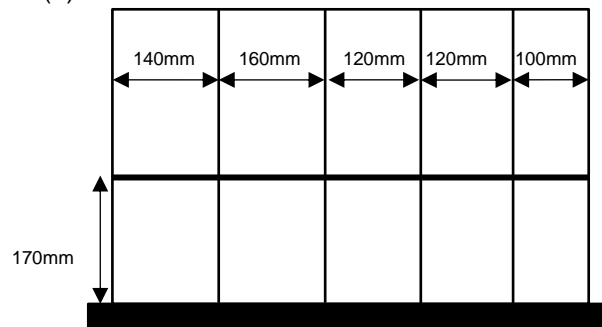

7848MPMJ

MULTI PURPOSE TROLLEY

Trolley specifications:

- Over all height 1000mm.
- Over all frame size 780mm W x 480mm D.
- Flush top.
- Pull-out slide.
- Open shelf area 200mm H.
- Three drawers:
  - 3 x 75mm H x 670mm W x 390mm D.
- Full width aluminium drawer handles.
- Wall buffers.
- Castors: 4 x 100mm plain.

Drawer dividers.

(1)

(2)

(3)