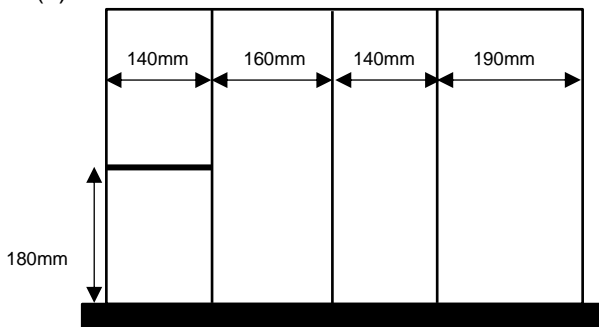

Drawer dividers.

(1)