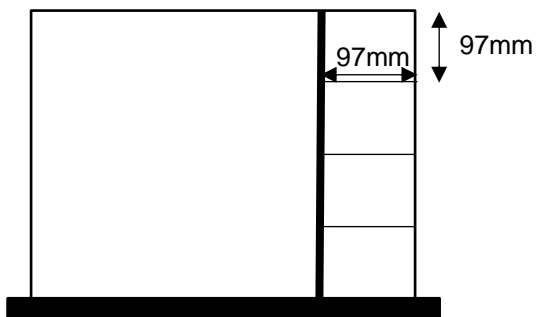

5353ATNS

ANAESTHETIC TROLLEY

GB706

Trolley specifications:

- Over all height 900mm.
- Over all frame size 530mm W x 530mm D.
- Guardrail 38mm H on front and sides, 100mm H guardrails on back.
- Pull out slide RH 450mm W x 400mm D.
- Four drawers:
 - 2 x 125mm H x 420mm W x 450mm D on bottom left hand side of trolley.
 - 1 x 75mm H x 420mm W x 450mm D on top rear of trolley.
 - 1 x 125mm H x 420mm W x 450mm D on top rear of trolley.
- Full width aluminium handles.
- IV Pole RR.
- Wall buffers.
- Castors: 4 x 100mm plain.

Dividers in top drawer only.

Front view

Rear view