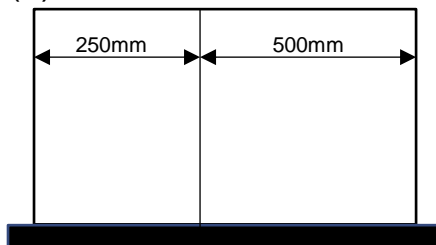

Drawer dividers in top and second drawer.

(1)